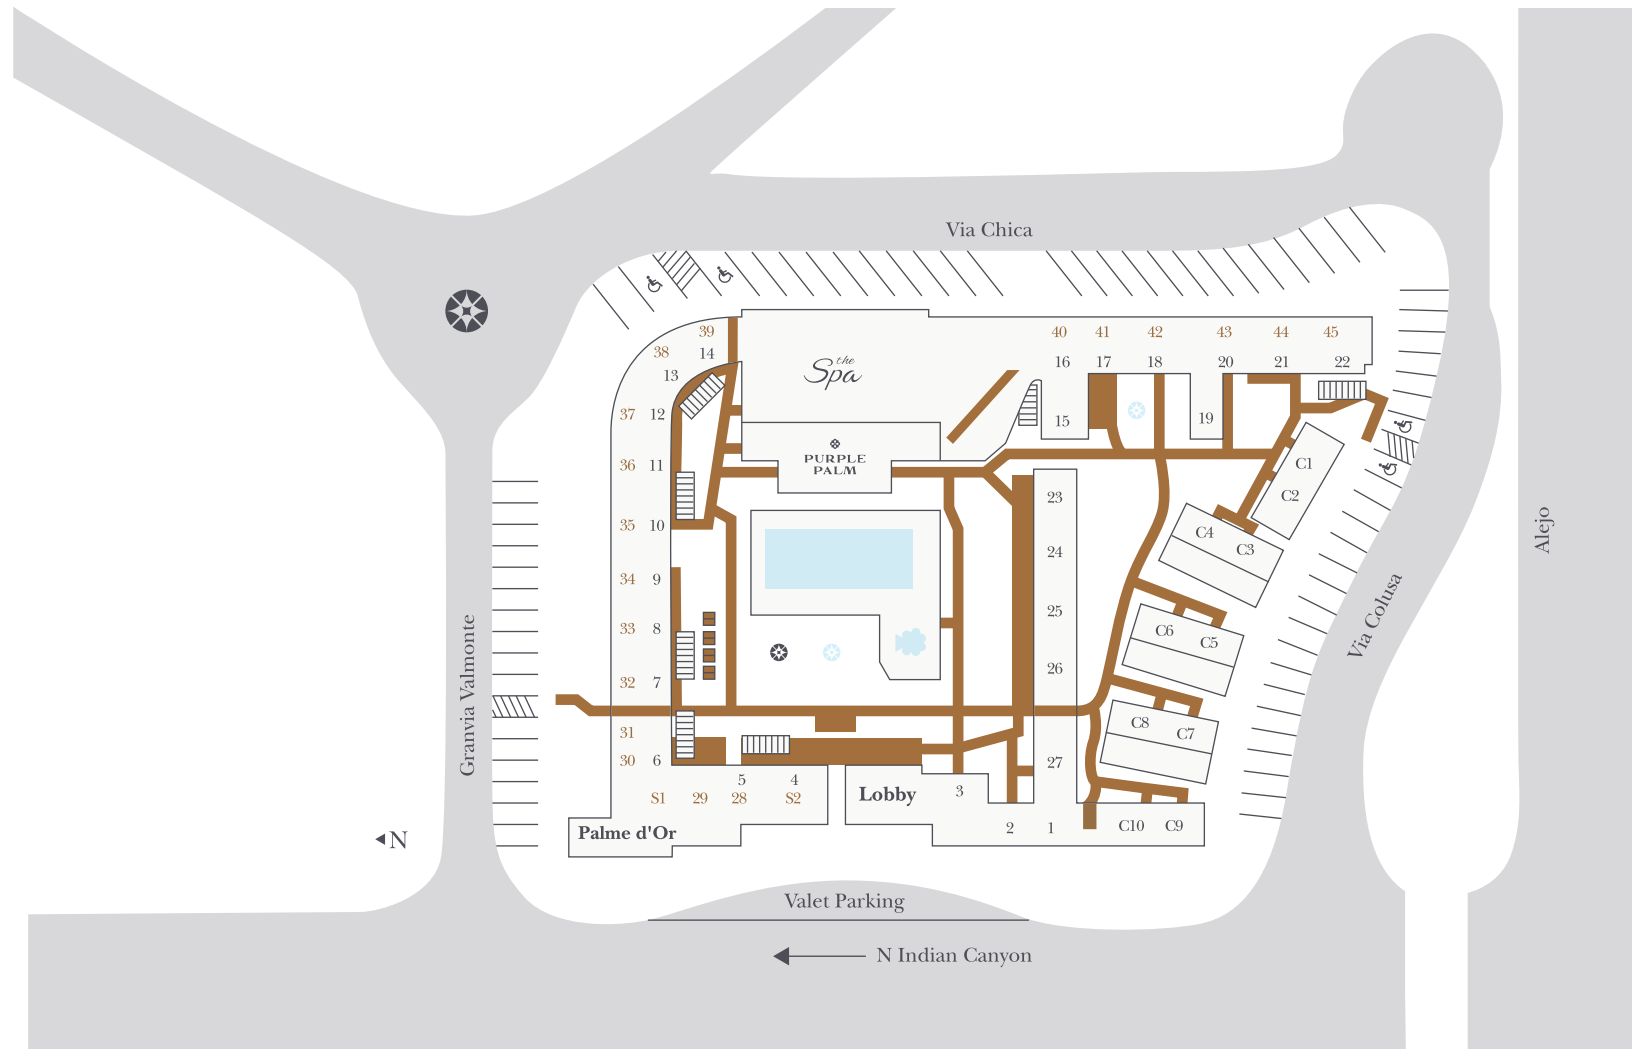

PROPERTY MAP

Colony Palms Hotel
PALM SPRINGS

	Staircase		Cabanas	C Casita	S Suite	# Upstairs
S1	Colony Palm Suite	Rooms 1-27	Lowel Level			
S2	Winner Circle Suite	Rooms 28-45	Upper Level			